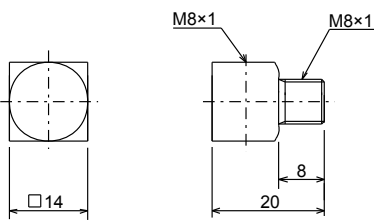

Model	Part Number	Tubing O.D. (φ)
EA4-8A	106029	4

Material: C3604