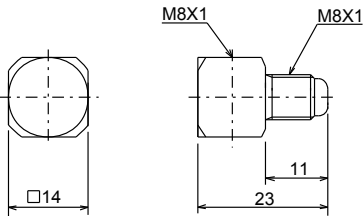

### Dimensional drawing

EA

### Model

Model	Part Number	Tubing O.D. (φ)	L <sub>1</sub>	L <sub>2</sub>	T <sub>1</sub>	T <sub>2</sub>	B
EA4-20	106021		20	8			
EA4-25	106022		25	13			
EA4-30	106023		30	18			
EA4-40	106024	4	40	28	M8×1	R1/8	14
EA4-50	106025		50	38			
EA4-60	106026		60	48			
EA4-2R	206091		25	11		R1/4	
EA6-22	206092	6	22	8	M10×1	R1/8	16

Material: C3604

Model	Part Number	Tubing O.D. (φ)
EA4-1F	106031	4

Material: C3604

Model	Part Number	Tubing O.D. (φ)
EAR-4	106071	4

Material: C3604

Model	Part Number	Tubing O.D. (φ)
EA4-8A	106029	4

Material: C3604

Model	Part Number	Tubing O.D. (φ)
EA4-8Taper	106037	4

Material: C3604

RoHS compliant products are also available.  
Please contact LUBE for details.

**Dimensional drawing**

**Model**

Model	Part Number	Tubing O.D. (φ)
EA4-8T	106028	4