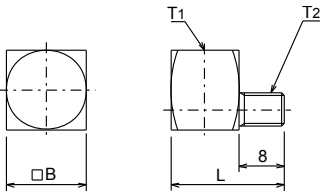

Model	Part Number	Tubing O.D. (φ)
EA4-8Taper	106037	4

Material: C3604

RoHS compliant products are also available.  
Please contact LUBE for details.

**Dimensional drawing**

**Model**

Model	Part Number	Tubing O.D. (φ)
EA4-8T	106028	4

Material: C3604

Model	Part Number	Tubing O.D. (φ)	L	T <sub>1</sub>	T <sub>2</sub>	B	Material
EA4-6A	106076	4	20	M8x1	M6x1	14	C3604
EA4-6AS	106074				SS330B		
EA4-6B	106075	4	20	M8x1	M6x0.75	14	C3604
EA4-US	166036				1/4-28UNF		SUM-21
EA4-8B	166054	6	22	M10x1	M8x1.25Taper	16	C3604
EA6-6AS	166048				M6x1Taper		SUM-21
EA6-U	166040	6	22	M10x1	1/4-28UNF	16	SUM-21