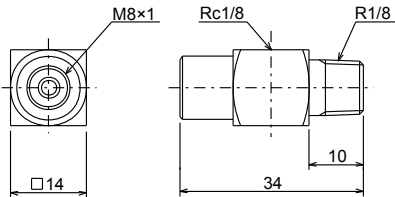

Model	Part Number
TAR-1F	106051

Material: C3604

Tubing Parts