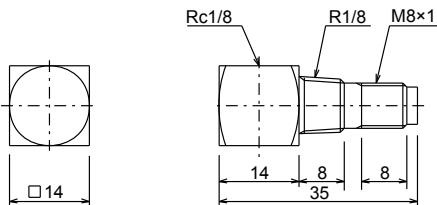

Model	Part Number	Tubing O.D. (φ)
EAR-4	106071	4

Material: C3604