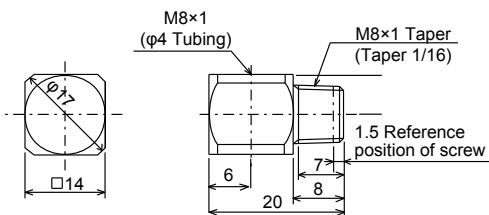

### Model

Model	Part Number	Tubing O.D. (φ)	L <sub>1</sub>	L <sub>2</sub>	T <sub>1</sub>	T <sub>2</sub>	B
EA4-20	106021		20	8			
EA4-25	106022		25	13			
EA4-30	106023		30	18			
EA4-40	106024	4	40	28	M8×1	R1/8	14
EA4-50	106025		50	38			
EA4-60	106026		60	48			
EA4-2R	206091		25	11		R1/4	
EA6-22	206092	6	22	8	M10×1	R1/8	16

Material: C3604

Model	Part Number	Tubing O.D. (φ)
EA4-1F	106031	4

Material: C3604

Model	Part Number	Tubing O.D. (φ)
EAR-4	106071	4

Material: C3604

Model	Part Number	Tubing O.D. (φ)
EA4-8A	106029	4

Material: C3604

Model	Part Number	Tubing O.D. (φ)
EA4-8Taper	106037	4

Material: C3604

RoHS compliant products are also available.  
Please contact LUBE for details.

**Dimensional drawing**

**Model**

Model	Part Number	Tubing O.D. (φ)
EA4-8T	106028	4

Material: C3604

Model	Part Number	Tubing O.D. (φ)	L	T <sub>1</sub>	T <sub>2</sub>	B	Material
EA4-6A	106076	4	20	M8x1	M6x1	14	C3604
EA4-6AS	106074				SS330B		
EA4-6B	106075	4	20	M8x1	M6x0.75	14	C3604
EA4-US	166036				1/4-28UNF		SUM-21
EA4-8B	166054	6	22	M10x1	M8x1.25Taper	16	C3604
EA6-6AS	166048				M6x1Taper		SUM-21
EA6-U	166040	6	22	M10x1	1/4-28UNF	16	SUM-21