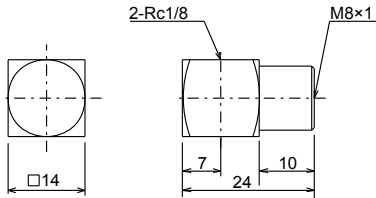

Model	Part Number	Tubing O.D. (φ)
EA4-8Taper	106037	4

Material: C3604

RoHS compliant products are also available.  
Please contact LUBE for details.

**Dimensional drawing**

**Model**

Model	Part Number	Tubing O.D. (φ)
EA4-8T	106028	4

Material: C3604

Model	Part Number	Tubing O.D. (φ)	L	T <sub>1</sub>	T <sub>2</sub>	B	Material
EA4-6A	106076	4	20	M8x1	M6x1	14	C3604
EA4-6AS	106074				SS330B		
EA4-6B	106075	4	20	M8x1	M6x0.75	14	C3604
EA4-US	166036				1/4-28UNF		SUM-21
EA4-8B	166054	6	22	M10x1	M8x1.25Taper	16	C3604
EA6-6AS	166048				M6x1Taper		SUM-21
EA6-U	166040	6	22	M10x1	1/4-28UNF	16	SUM-21