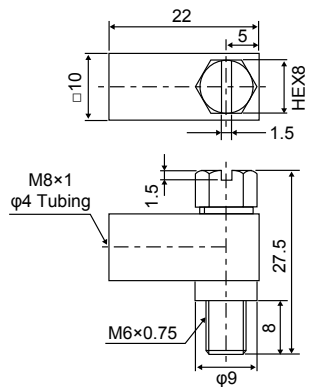

## Dimensional drawing

# Banjo elbow

Specialized fitting. Use with sealing washer.

[ZE-6B]

[ZE-8A]

## Model

Model	Part Number	Tubing O.D. (φ)
ZE-6B	166045	4

Model	Part Number
ZE-8A	106027

Use with sealing washer.