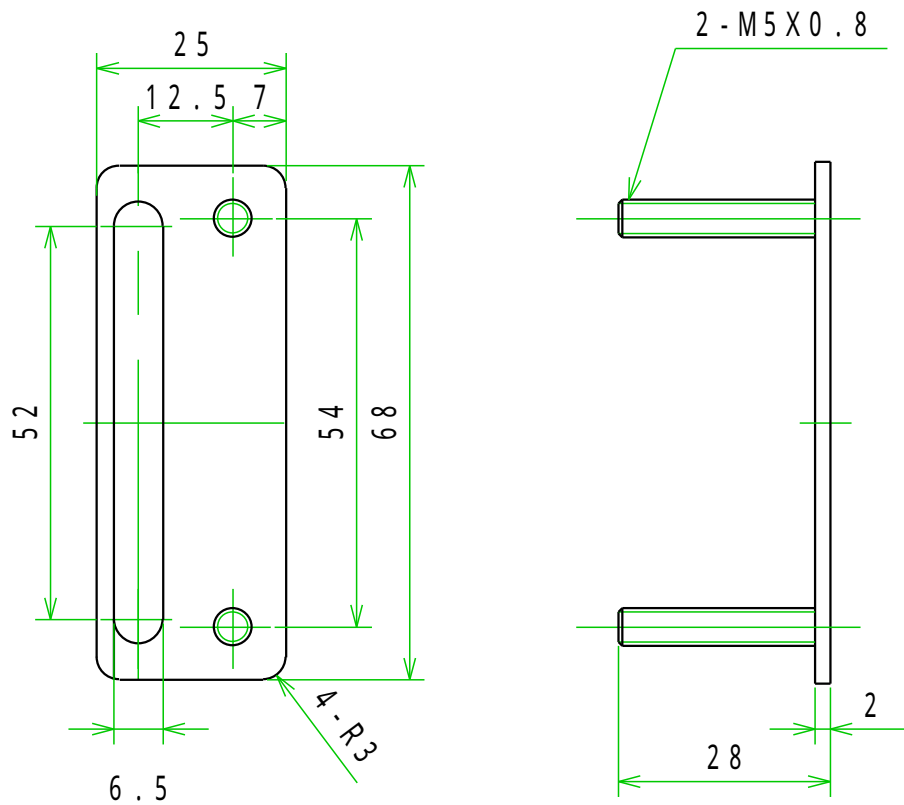

Attachment

- Hex nut M5 (817005) . . . 2 pcs
- Plain washer 5 (817105) . . . 2 pcs
- Hex bolt M6x10 (805106) . . . 2 pcs

Junction mounting bracket
2 port
603032

Attachment

- Hex nut M5 (817005) . . . 2 pcs
- Plain washer 5 (817105) . . . 2 pcs
- Hex bolt M6x10 (805106) . . . 2 pcs

Junction mounting bracket
3 port
603033

Attachment

- Hex nut M5 (817005) . . . 2 pcs
- Plain washer 5 (817105) . . . 2 pcs
- Hex bolt M6x10 (805106) . . . 2 pcs

Junction mounting bracket
4 port
603034

Attachment

- Hex nut M5 (817005) . . . 2 pcs
- Plain washer 5 (817105) . . . 2 pcs
- Hex bolt M6x10 (805106) . . . 2 pcs

Junction mounting bracket
5 port
603035

Attachment

- Hex nut M5 (817005) . . . 2 pcs
- Plain washer 5 (817105) . . . 2 pcs
- Hex bolt M6x10 (805106) . . . 2 pcs

- Hex nut M5 (817005) . . . 2 pcs
- Plain washer 5 (817105) . . . 2 pcs
- Hex bolt M6x10 (805106) . . . 2 pcs

Junction mounting bracket
8 port
603038

Attachment

- Hex nut M5 (817005) . . . 2 pcs
- Plain washer 5 (817105) . . . 2 pcs
- Hex bolt M6x10 (805106) . . . 2 pcs