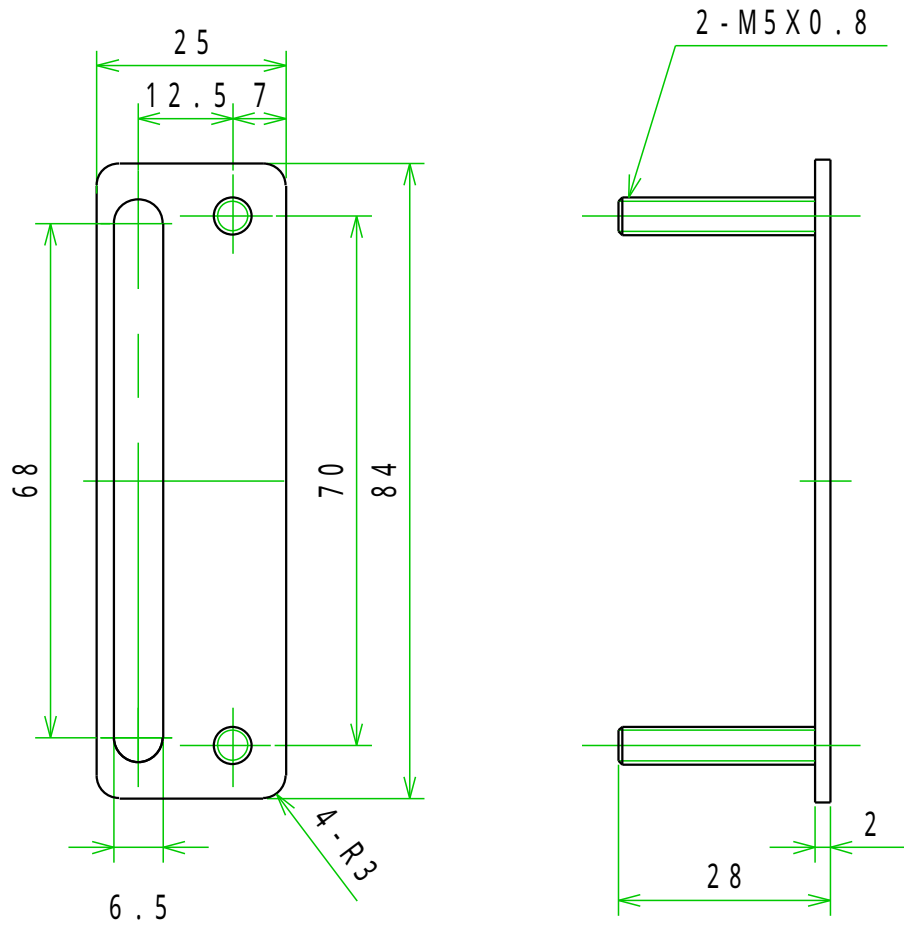

Attachment

- Hex nut M5 (817005) . . . 2 pcs
- Plain washer 5 (817105) . . . 2 pcs
- Hex bolt M6x10 (805106) . . . 2 pcs

Junction mounting bracket
2 port
603032

Attachment

- Hex nut M5 (817005) . . . 2 pcs
- Plain washer 5 (817105) . . . 2 pcs
- Hex bolt M6x10 (805106) . . . 2 pcs

Junction mounting bracket
3 port
603033

Attachment

- Hex nut M5 (817005) . . . 2 pcs
- Plain washer 5 (817105) . . . 2 pcs
- Hex bolt M6x10 (805106) . . . 2 pcs

Junction mounting bracket
4 port
603034

Attachment

- Hex nut M5 (817005) . . . 2 pcs
- Plain washer 5 (817105) . . . 2 pcs
- Hex bolt M6x10 (805106) . . . 2 pcs

Junction mounting bracket
5 port
603035

Attachment

- Hex nut M5 (817005) . . . 2 pcs
- Plain washer 5 (817105) . . . 2 pcs
- Hex bolt M6x10 (805106) . . . 2 pcs

- Hex nut M5 (817005) . . . 2 pcs
- Plain washer 5 (817105) . . . 2 pcs
- Hex bolt M6x10 (805106) . . . 2 pcs

Junction mounting bracket
8 port
603038

Attachment

- Hex nut M5 (817005) . . . 2 pcs
- Plain washer 5 (817105) . . . 2 pcs
- Hex bolt M6x10 (805106) . . . 2 pcs