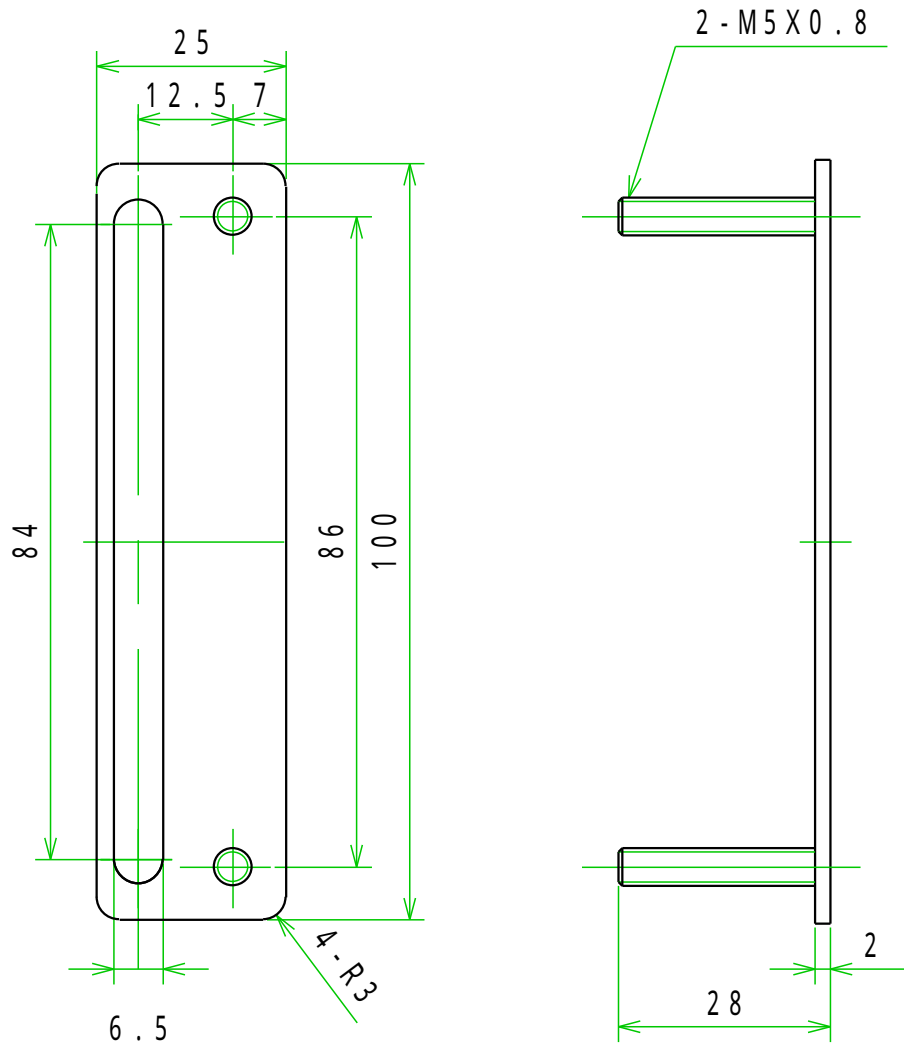

Attachment

- Hex nut M5 (817005) . . . 2 pcs
- Plain washer 5 (817105) . . . 2 pcs
- Hex bolt M6x10 (805106) . . . 2 pcs

Junction mounting bracket
2 port
603032

Attachment

- Hex nut M5 (817005) . . . 2 pcs
- Plain washer 5 (817105) . . . 2 pcs
- Hex bolt M6x10 (805106) . . . 2 pcs

Junction mounting bracket
3 port
603033

Attachment

- Hex nut M5 (817005) . . . 2 pcs
- Plain washer 5 (817105) . . . 2 pcs
- Hex bolt M6x10 (805106) . . . 2 pcs

Junction mounting bracket
4 port
603034

Attachment

- Hex nut M5 (817005) . . . 2 pcs
- Plain washer 5 (817105) . . . 2 pcs
- Hex bolt M6x10 (805106) . . . 2 pcs

Junction mounting bracket
5 port
603035

Attachment

- Hex nut M5 (817005) . . . 2 pcs
- Plain washer 5 (817105) . . . 2 pcs
- Hex bolt M6x10 (805106) . . . 2 pcs

- Hex nut M5 (817005) . . . 2 pcs
- Plain washer 5 (817105) . . . 2 pcs
- Hex bolt M6x10 (805106) . . . 2 pcs

Junction mounting bracket
8 port
603038

Attachment

- Hex nut M5 (817005) . . . 2 pcs
- Plain washer 5 (817105) . . . 2 pcs
- Hex bolt M6x10 (805106) . . . 2 pcs