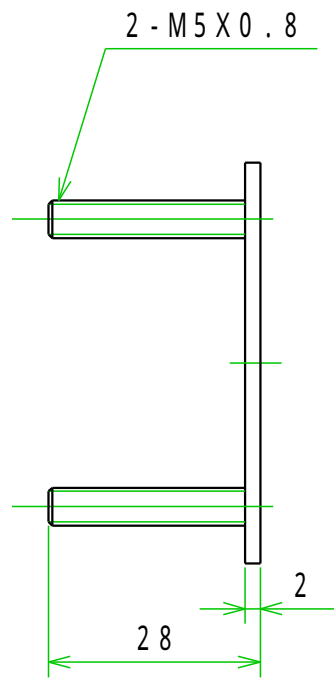

Attachment

- Hex nut M5 (817005) . . . 2 pcs
- Plain washer 5 (817105) . . . 2 pcs
- Hex bolt M6x10 (805106) . . . 2 pcs

Junction mounting bracket
2 port
603032

Attachment

- Hex nut M5 (817005) . . . 2 pcs
- Plain washer 5 (817105) . . . 2 pcs
- Hex bolt M6x10 (805106) . . . 2 pcs

Junction mounting bracket
3 port
603033

Attachment

- Hex nut M5 (817005) . . . 2 pcs
- Plain washer 5 (817105) . . . 2 pcs
- Hex bolt M6x10 (805106) . . . 2 pcs

Junction mounting bracket
4 port
603034

Attachment

- Hex nut M5 (817005) . . . 2 pcs
- Plain washer 5 (817105) . . . 2 pcs
- Hex bolt M6x10 (805106) . . . 2 pcs

Junction mounting bracket
5 port
603035

Attachment

- Hex nut M5 (817005) . . . 2 pcs
- Plain washer 5 (817105) . . . 2 pcs
- Hex bolt M6x10 (805106) . . . 2 pcs

Junction mounting bracket
6 port
603036

Attachment

- Hex nut M5 (817005) . . . 2 pcs
- Plain washer 5 (817105) . . . 2 pcs
- Hex bolt M6x10 (805106) . . . 2 pcs

Junction mounting bracket
7 port
603037

Attachment