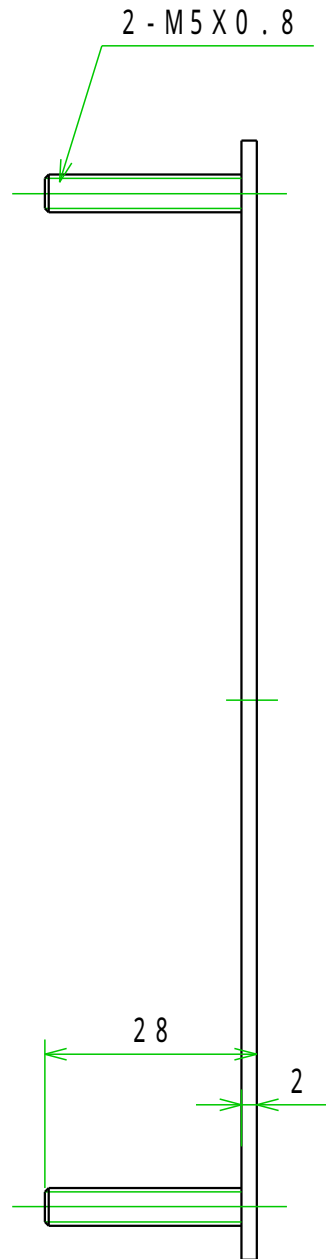

Attachment

- Hex nut M5 (817005) . . . 2 pcs
- Plain washer 5 (817105) . . . 2 pcs
- Hex bolt M6x10 (805106) . . . 2 pcs

Junction mounting bracket
2 port
603032

Attachment

- Hex nut M5 (817005) . . . 2 pcs
- Plain washer 5 (817105) . . . 2 pcs
- Hex bolt M6x10 (805106) . . . 2 pcs

- Hex nut M5 (817005) . . . 2 pcs
- Plain washer 5 (817105) . . . 2 pcs
- Hex bolt M6x10 (805106) . . . 2 pcs

Junction mounting bracket
5 port
603035

Attachment

- Hex nut M5 (817005) . . . 2 pcs
- Plain washer 5 (817105) . . . 2 pcs
- Hex bolt M6x10 (805106) . . . 2 pcs

Junction mounting bracket
6 port
603036

Attachment

- Hex nut M5 (817005) . . . 2 pcs
- Plain washer 5 (817105) . . . 2 pcs
- Hex bolt M6x10 (805106) . . . 2 pcs

Junction mounting bracket
7 port
603037

Attachment

- Hex nut M5 (817005) . . . 2 pcs
- Plain washer 5 (817105) . . . 2 pcs
- Hex bolt M6x10 (805106) . . . 2 pcs

Junction mounting bracket
8 port
603038

Attachment

- Hex nut M5 (817005) . . . 2 pcs
- Plain washer 5 (817105) . . . 2 pcs
- Hex bolt M6x10 (805106) . . . 2 pcs