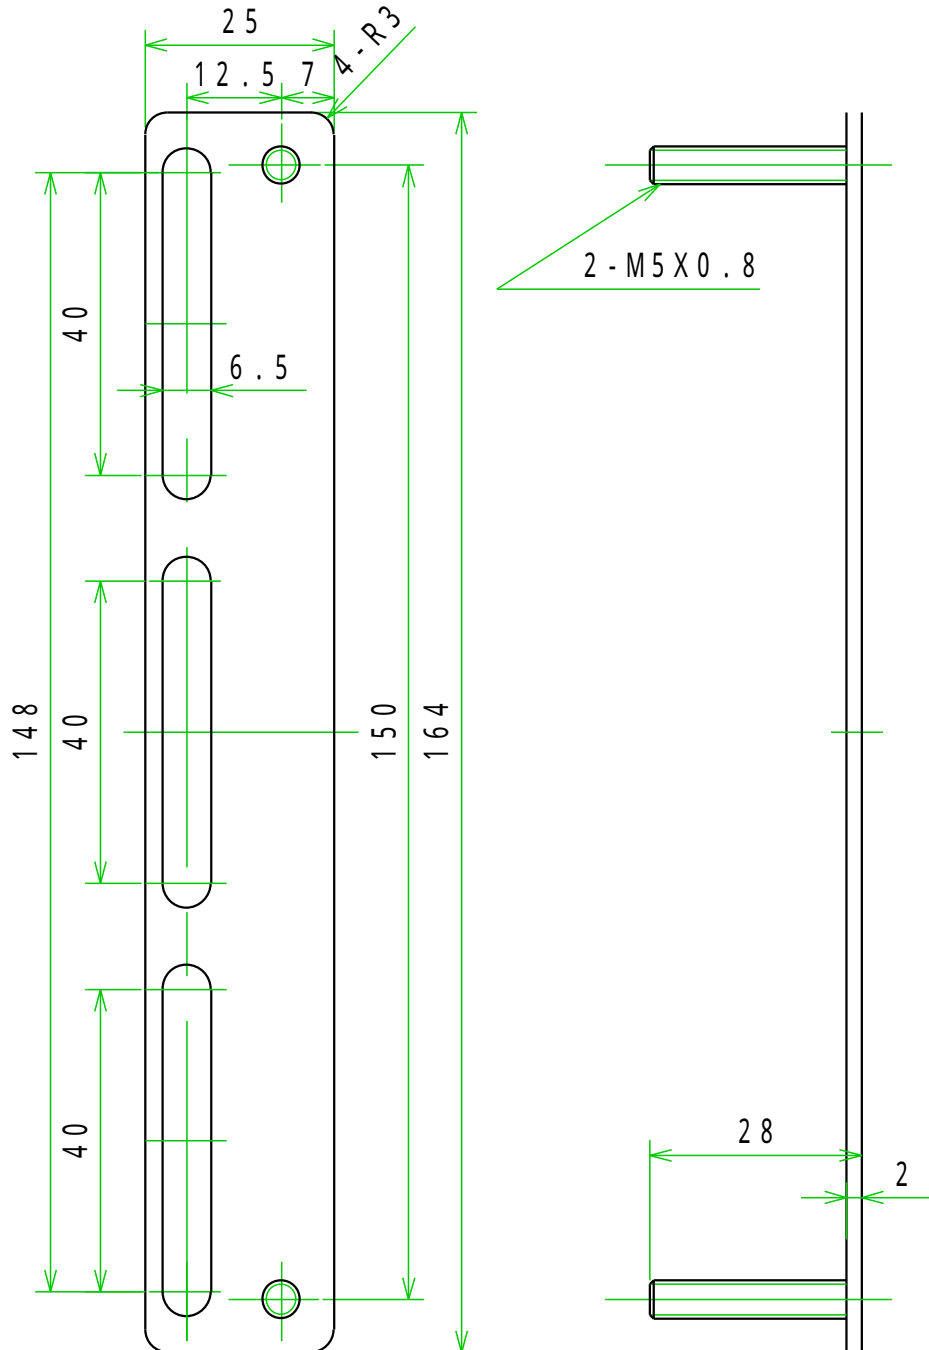

- Hex nut M5 (817005) . . . 2 pcs
- Plain washer 5 (817105) . . . 2 pcs
- Hex bolt M6x10 (805106) . . . 2 pcs

Junction mounting bracket
5 port
603035

Attachment

- Hex nut M5 (817005) . . . 2 pcs
- Plain washer 5 (817105) . . . 2 pcs
- Hex bolt M6x10 (805106) . . . 2 pcs

Junction mounting bracket
6 port
603036

Attachment

- Hex nut M5 (817005) . . . 2 pcs
- Plain washer 5 (817105) . . . 2 pcs
- Hex bolt M6x10 (805106) . . . 2 pcs

Junction mounting bracket
7 port
603037

Attachment

- Hex nut M5 (817005) . . . 2 pcs
- Plain washer 5 (817105) . . . 2 pcs
- Hex bolt M6x10 (805106) . . . 2 pcs

Junction mounting bracket
8 port
603038

Attachment

- Hex nut M5 (817005) . . . 2 pcs
- Plain washer 5 (817105) . . . 2 pcs
- Hex bolt M6x10 (805106) . . . 2 pcs

Junction mounting bracket
9 port
603039