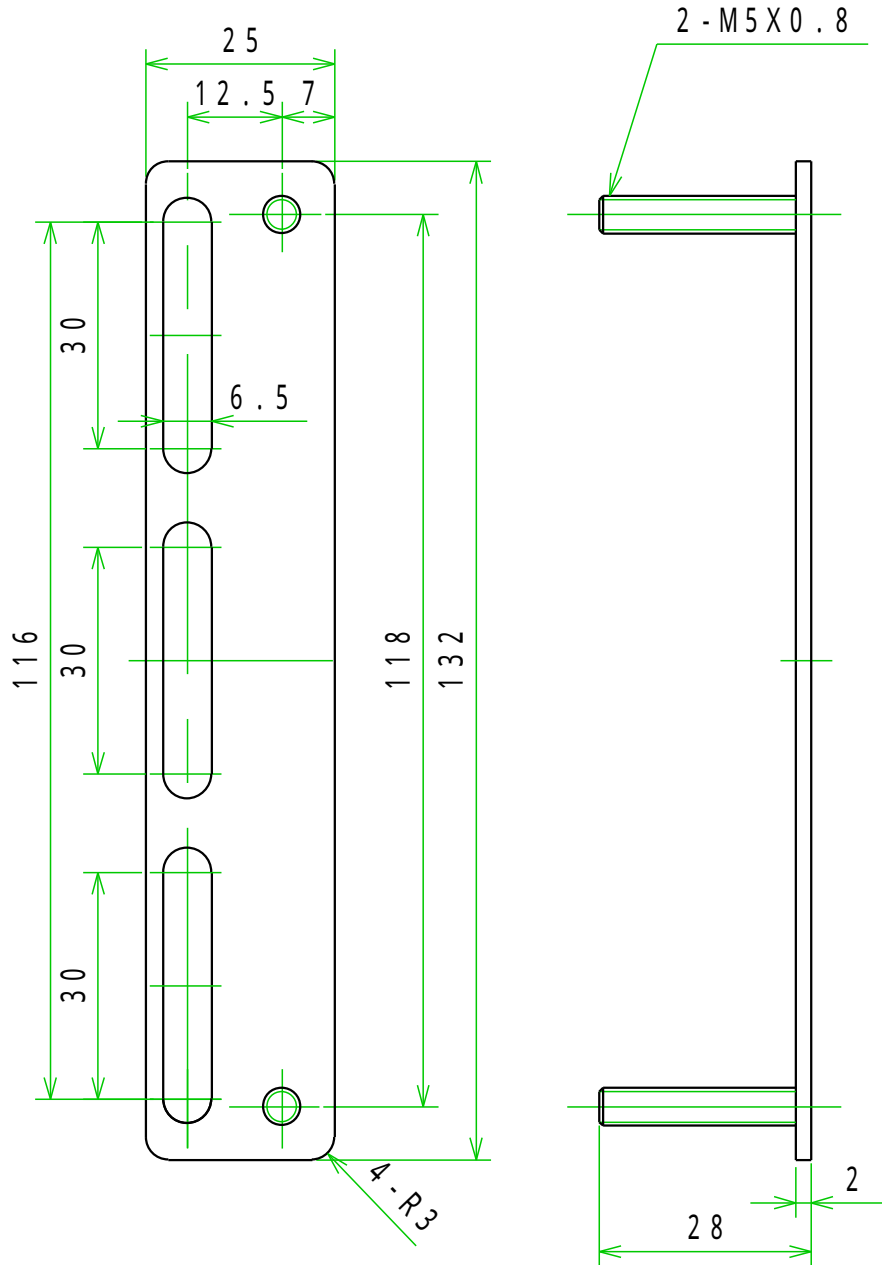

Junction mounting bracket
3 port
603033

Attachment

- Hex nut M5 (817005) . . . 2 pcs
- Plain washer 5 (817105) . . . 2 pcs
- Hex bolt M6x10 (805106) . . . 2 pcs

Junction mounting bracket
4 port
603034

Attachment

- Hex nut M5 (817005) . . . 2 pcs
- Plain washer 5 (817105) . . . 2 pcs
- Hex bolt M6x10 (805106) . . . 2 pcs

Junction mounting bracket
5 port
603035

Attachment

- Hex nut M5 (817005) . . . 2 pcs
- Plain washer 5 (817105) . . . 2 pcs
- Hex bolt M6x10 (805106) . . . 2 pcs

Junction mounting bracket
6 port
603036

Attachment

- Hex nut M5 (817005) . . . 2 pcs
- Plain washer 5 (817105) . . . 2 pcs
- Hex bolt M6x10 (805106) . . . 2 pcs

Junction mounting bracket
7 port
603037

Attachment

- Hex nut M5 (817005) . . . 2 pcs
- Plain washer 5 (817105) . . . 2 pcs
- Hex bolt M6x10 (805106) . . . 2 pcs

Junction mounting bracket
8 port
603038

Attachment

- Hex nut M5 (817005) . . . 2 pcs
- Plain washer 5 (817105) . . . 2 pcs
- Hex bolt M6x10 (805106) . . . 2 pcs