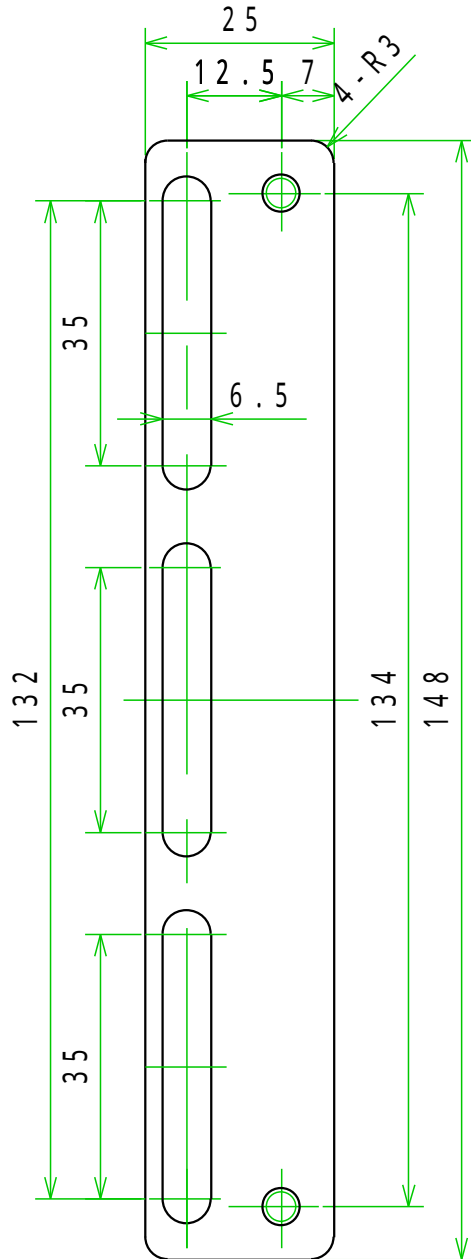

Attachment

- Hex nut M5 (817005) . . . 2 pcs
- Plain washer 5 (817105) . . . 2 pcs
- Hex bolt M6x10 (805106) . . . 2 pcs

Junction mounting bracket
2 port
603032

Attachment

- Hex nut M5 (817005) . . . 2 pcs
- Plain washer 5 (817105) . . . 2 pcs
- Hex bolt M6x10 (805106) . . . 2 pcs

- Hex nut M5 (817005) . . . 2 pcs
- Plain washer 5 (817105) . . . 2 pcs
- Hex bolt M6x10 (805106) . . . 2 pcs

Junction mounting bracket
5 port
603035

Attachment

- Hex nut M5 (817005) . . . 2 pcs
- Plain washer 5 (817105) . . . 2 pcs
- Hex bolt M6x10 (805106) . . . 2 pcs

Junction mounting bracket
6 port
603036

Attachment

- Hex nut M5 (817005) . . . 2 pcs
- Plain washer 5 (817105) . . . 2 pcs
- Hex bolt M6x10 (805106) . . . 2 pcs

Junction mounting bracket
7 port
603037

Attachment

- Hex nut M5 (817005) . . . 2 pcs
- Plain washer 5 (817105) . . . 2 pcs
- Hex bolt M6x10 (805106) . . . 2 pcs

Junction mounting bracket
8 port
603038

Attachment

- Hex nut M5 (817005) . . . 2 pcs
- Plain washer 5 (817105) . . . 2 pcs
- Hex bolt M6x10 (805106) . . . 2 pcs