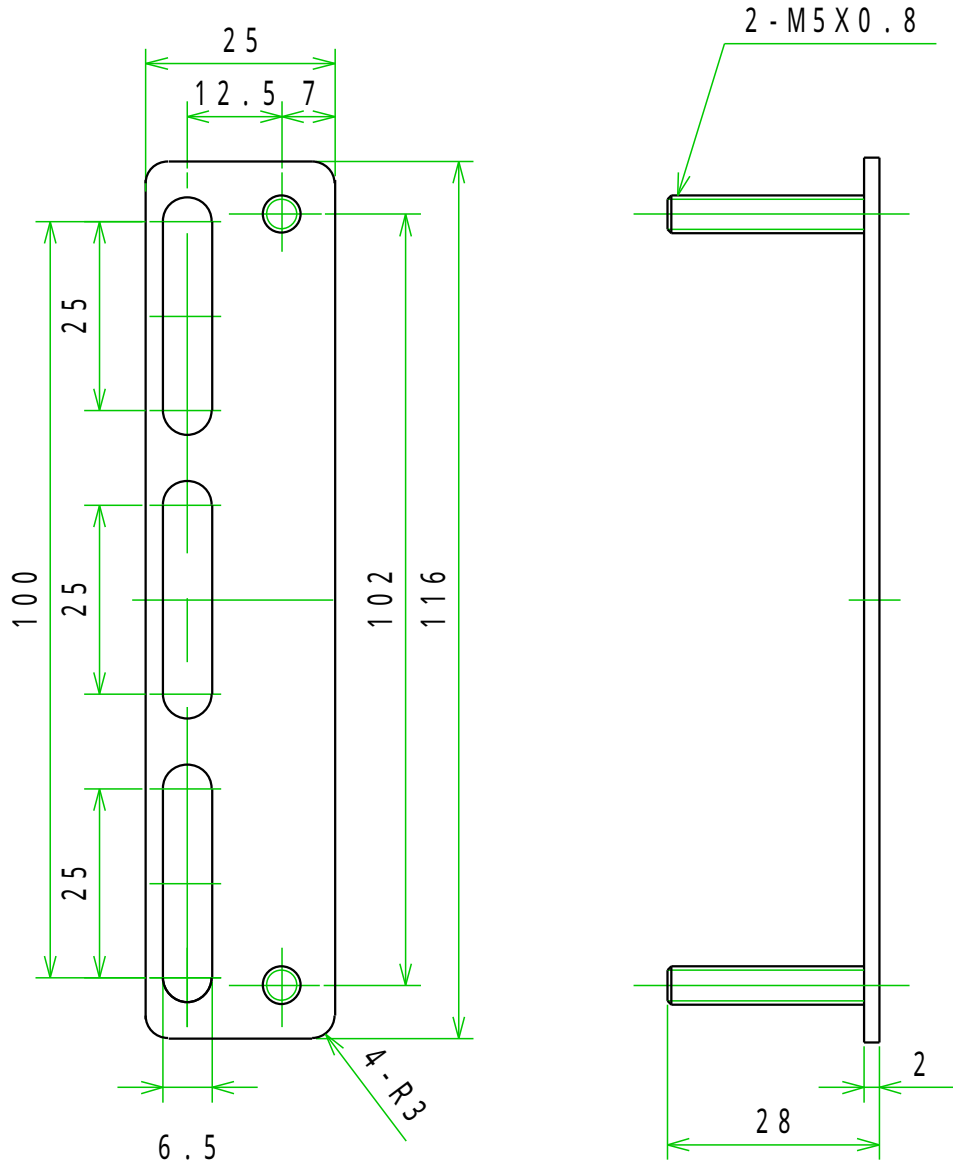

Attachment

- Hex nut M5 (817005) . . . 2 pcs
- Plain washer 5 (817105) . . . 2 pcs
- Hex bolt M6x10 (805106) . . . 2 pcs

Junction mounting bracket
2 port
603032

Attachment

- Hex nut M5 (817005) . . . 2 pcs
- Plain washer 5 (817105) . . . 2 pcs
- Hex bolt M6x10 (805106) . . . 2 pcs

Junction mounting bracket
3 port
603033

Attachment

- Hex nut M5 (817005) . . . 2 pcs
- Plain washer 5 (817105) . . . 2 pcs
- Hex bolt M6x10 (805106) . . . 2 pcs

Junction mounting bracket
4 port
603034

Attachment

- Hex nut M5 (817005) . . . 2 pcs
- Plain washer 5 (817105) . . . 2 pcs
- Hex bolt M6x10 (805106) . . . 2 pcs

Junction mounting bracket
5 port
603035

Attachment

- Hex nut M5 (817005) . . . 2 pcs
- Plain washer 5 (817105) . . . 2 pcs
- Hex bolt M6x10 (805106) . . . 2 pcs

- Hex nut M5 (817005) . . . 2 pcs
- Plain washer 5 (817105) . . . 2 pcs
- Hex bolt M6x10 (805106) . . . 2 pcs

Junction mounting bracket
8 port
603038

Attachment

- Hex nut M5 (817005) . . . 2 pcs
- Plain washer 5 (817105) . . . 2 pcs
- Hex bolt M6x10 (805106) . . . 2 pcs