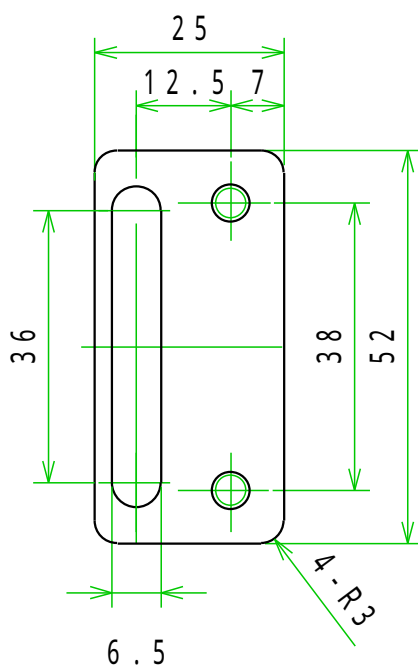

Attachment

- Hex nut M5 (817005) . . . 2 pcs
- Plain washer 5 (817105) . . . 2 pcs
- Hex bolt M6x10 (805106) . . . 2 pcs

Junction mounting bracket
2 port
603032

Attachment

- Hex nut M5 (817005) . . . 2 pcs
- Plain washer 5 (817105) . . . 2 pcs
- Hex bolt M6x10 (805106) . . . 2 pcs

Junction mounting bracket
3 port
603033

Attachment

- Hex nut M5 (817005) . . . 2 pcs
- Plain washer 5 (817105) . . . 2 pcs
- Hex bolt M6x10 (805106) . . . 2 pcs

Junction mounting bracket
4 port
603034

Attachment

- Hex nut M5 (817005) . . . 2 pcs
- Plain washer 5 (817105) . . . 2 pcs
- Hex bolt M6x10 (805106) . . . 2 pcs

Junction mounting bracket
5 port
603035

Attachment

- Hex nut M5 (817005) . . . 2 pcs
- Plain washer 5 (817105) . . . 2 pcs
- Hex bolt M6x10 (805106) . . . 2 pcs

- Hex nut M5 (817005) . . . 2 pcs
- Plain washer 5 (817105) . . . 2 pcs
- Hex bolt M6x10 (805106) . . . 2 pcs

Junction mounting bracket
8 port
603038

Attachment

- Hex nut M5 (817005) . . . 2 pcs
- Plain washer 5 (817105) . . . 2 pcs
- Hex bolt M6x10 (805106) . . . 2 pcs